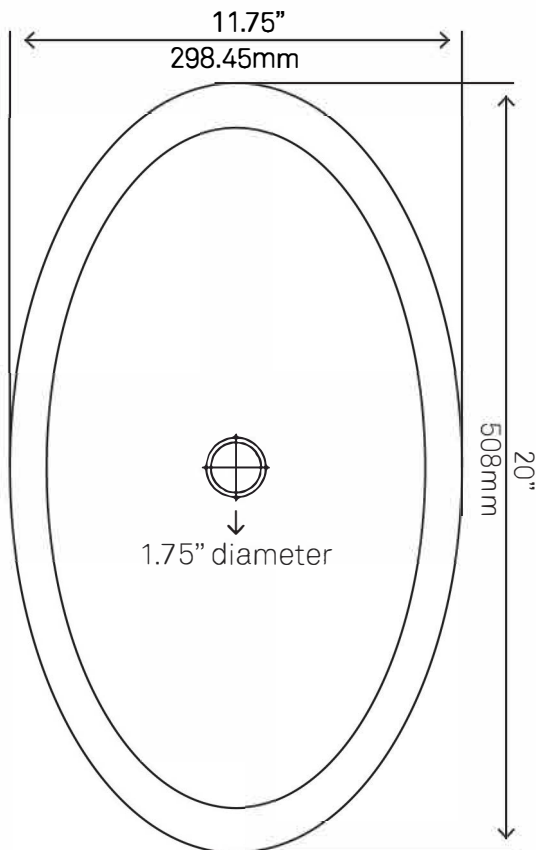

NOSV-AS
Absolute Natural Granite Slipper Sink

Requested By: _____

Specific Features: _____

STANDARD SPECIFICATIONS:

- Oval granite vessel sink
- Polished black interior
- Natural textured exterior
- Hand crafted by our master artisans
- Above counter installation
- No mounting ring required
- Unique Oval slipper shape
- 7/8" thick granite
- Inside dimension: 18.25 x 10
- Standard U.S. plumbing connection

Novatto Inc
 TOLL FREE 844.404.4242
www.NovattoInc.com

UPD-ORB Umbrella Drain, Oil Rubbed Bronze

Requested By: _____

Specific Features: _____

STANDARD SPECIFICATIONS:

- Umbrella vessel sink drain
- Oil rubbed bronze finish
- Solid brass construction
- Includes rubber seals and fastener for installation
- 9.5-inches total pop-up length
- Fits any standard 1.75-inch drain opening
- cUPC