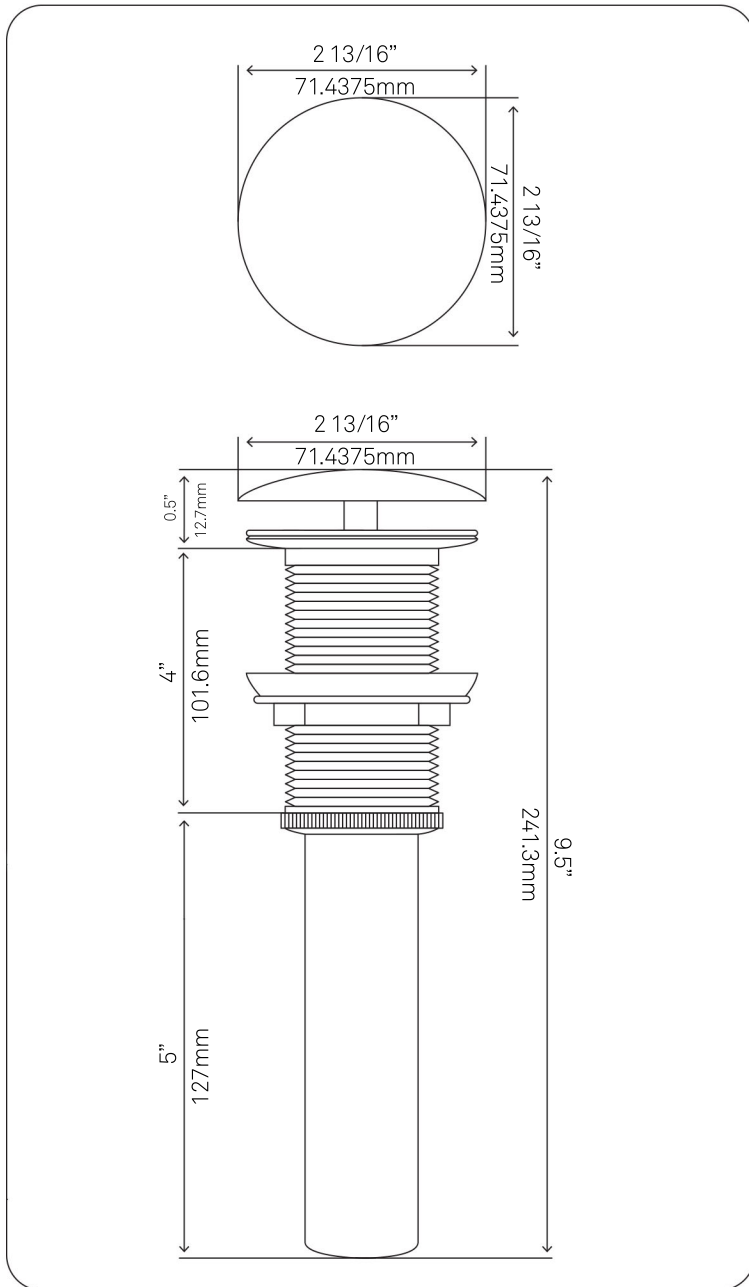

NOTES

Novatto reserves the right (1) to make changes in specifications and materials, and (2) to change or discontinue models, both without notice or obligation. Dimensions are for reference only, see www.NovattoInc.com for finish options and product availability.

Novatto Inc
TOLL FREE 844.404.4242
www.NovattoInc.com